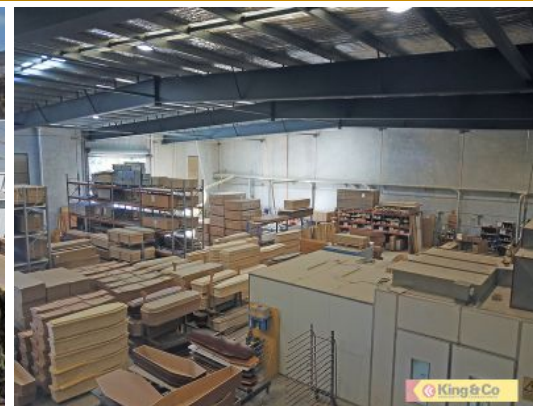

SOLD

10-12 Union Circuit Yatala, QLD

Prime Industrial Opportunity Not to be Missed!

- 1,567m2 office/warehouse
- 2x on grade container roller doors (5m wide + 6m high)
- Dual driveways for excellent truck access
- Corporate office space, fully carpeted and airconditioned
- Approved internal washbay
- Solar system installed