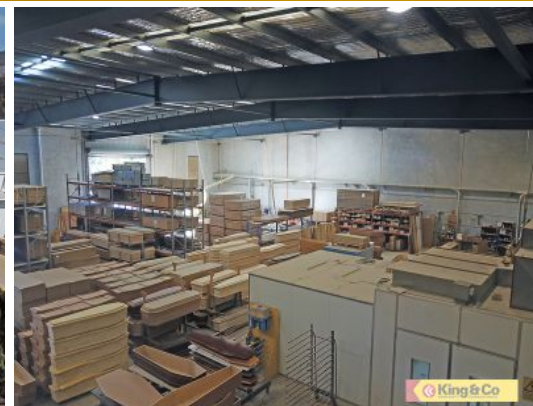

SOLD

10-12 Union Circuit Yatala, QLD

Prime Industrial Opportunity Not to be Missed!

- 1,567m² office/warehouse
- 2x on grade container roller doors (5m wide + 6m high)
- Dual driveways for excellent truck access
- Corporate office space, fully carpeted and airconditioned
- Approved internal washbay
- Solar system installed